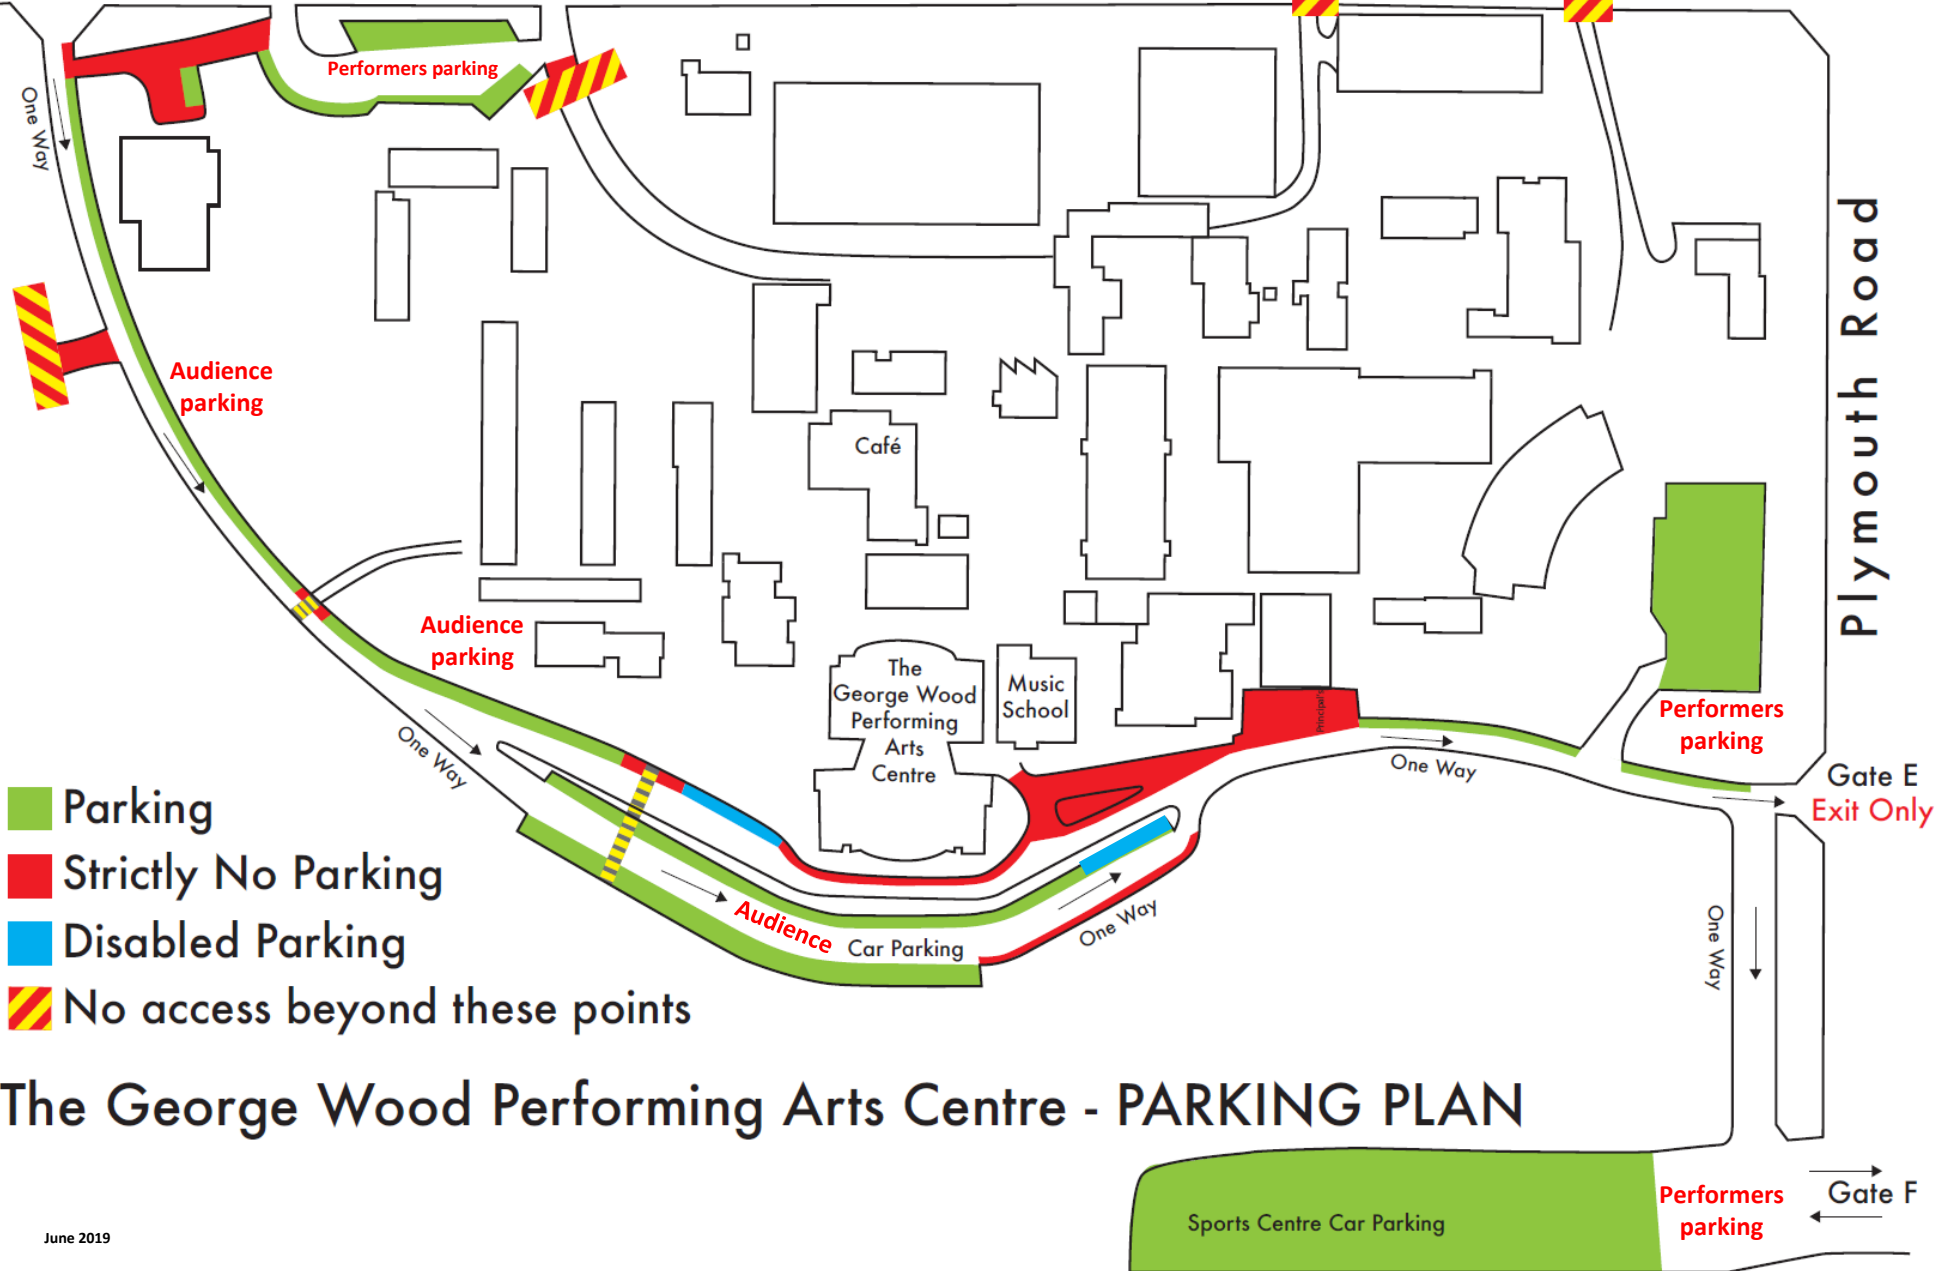

Gate A  
Entrance Only

Kalinda Road

Plymouth Road

- Parking
- Strictly No Parking
- Disabled Parking
- No access beyond these points

# The George Wood Performing Arts Centre - PARKING PLAN