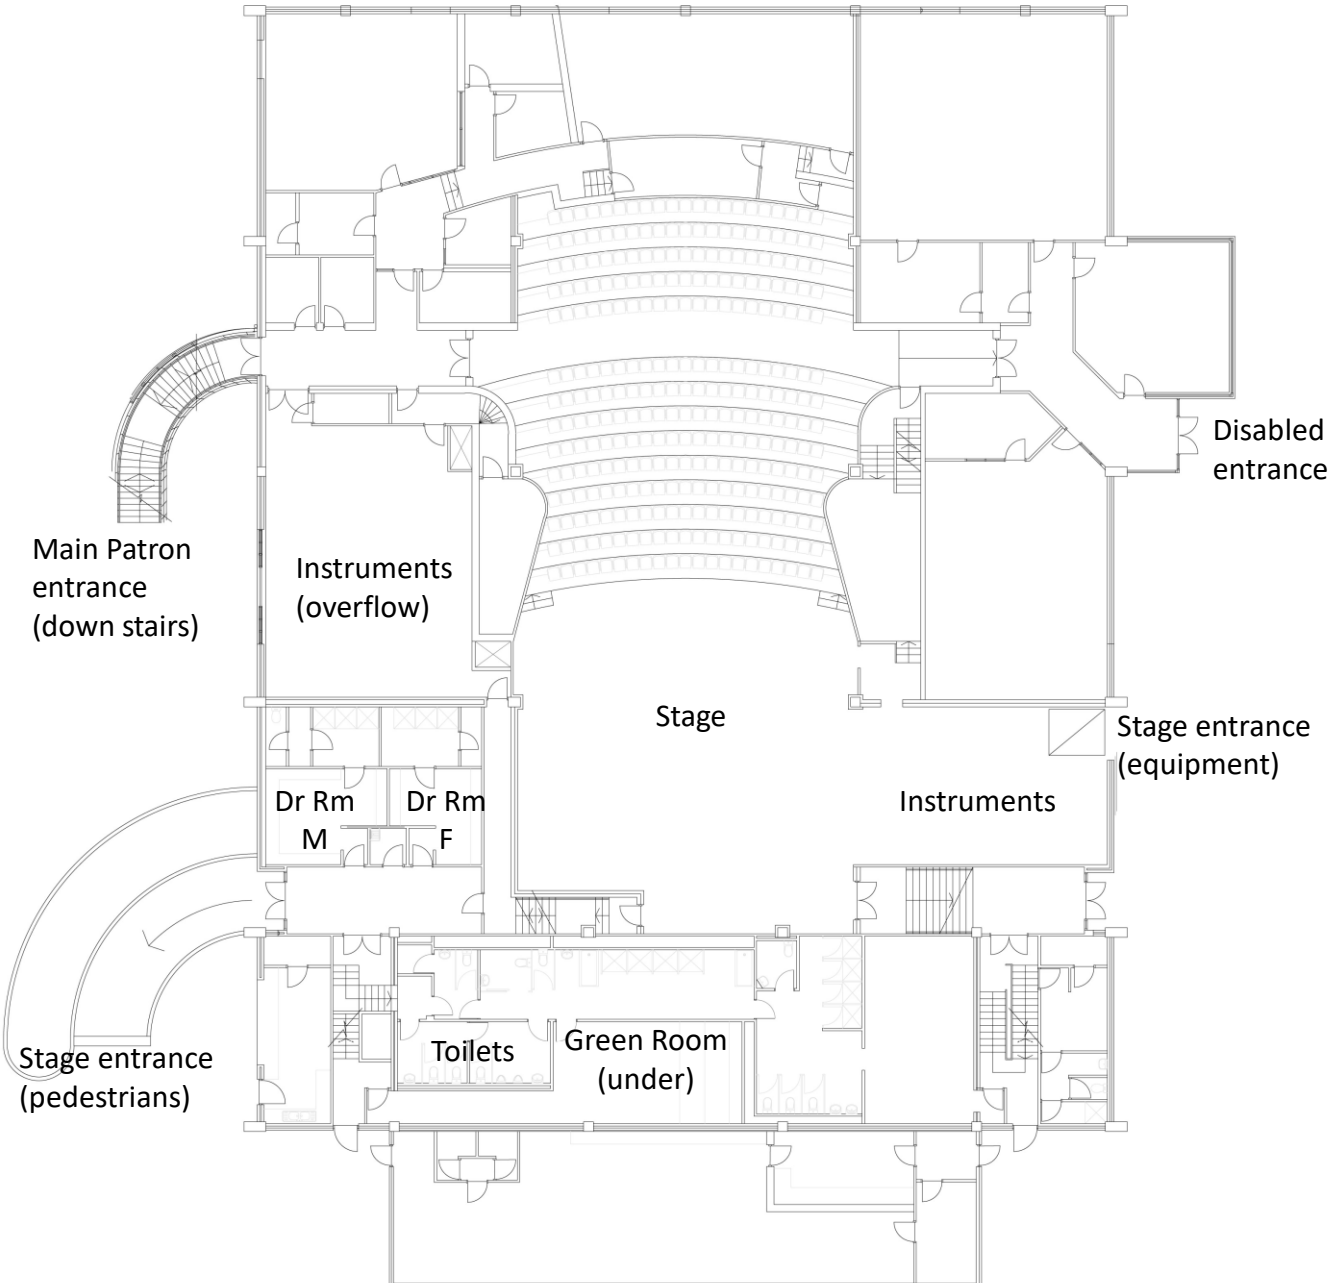

March 2019 –  
Mahon Theatre

Main Patron  
entrance  
(down stairs)

Instruments  
(overflow)

Stage

Disabled  
entrance

Dr Rm  
M

Dr Rm  
F

Stage entrance  
(equipment)

Instruments

Stage entrance  
(pedestrians)

Toilets

Green Room  
(under)